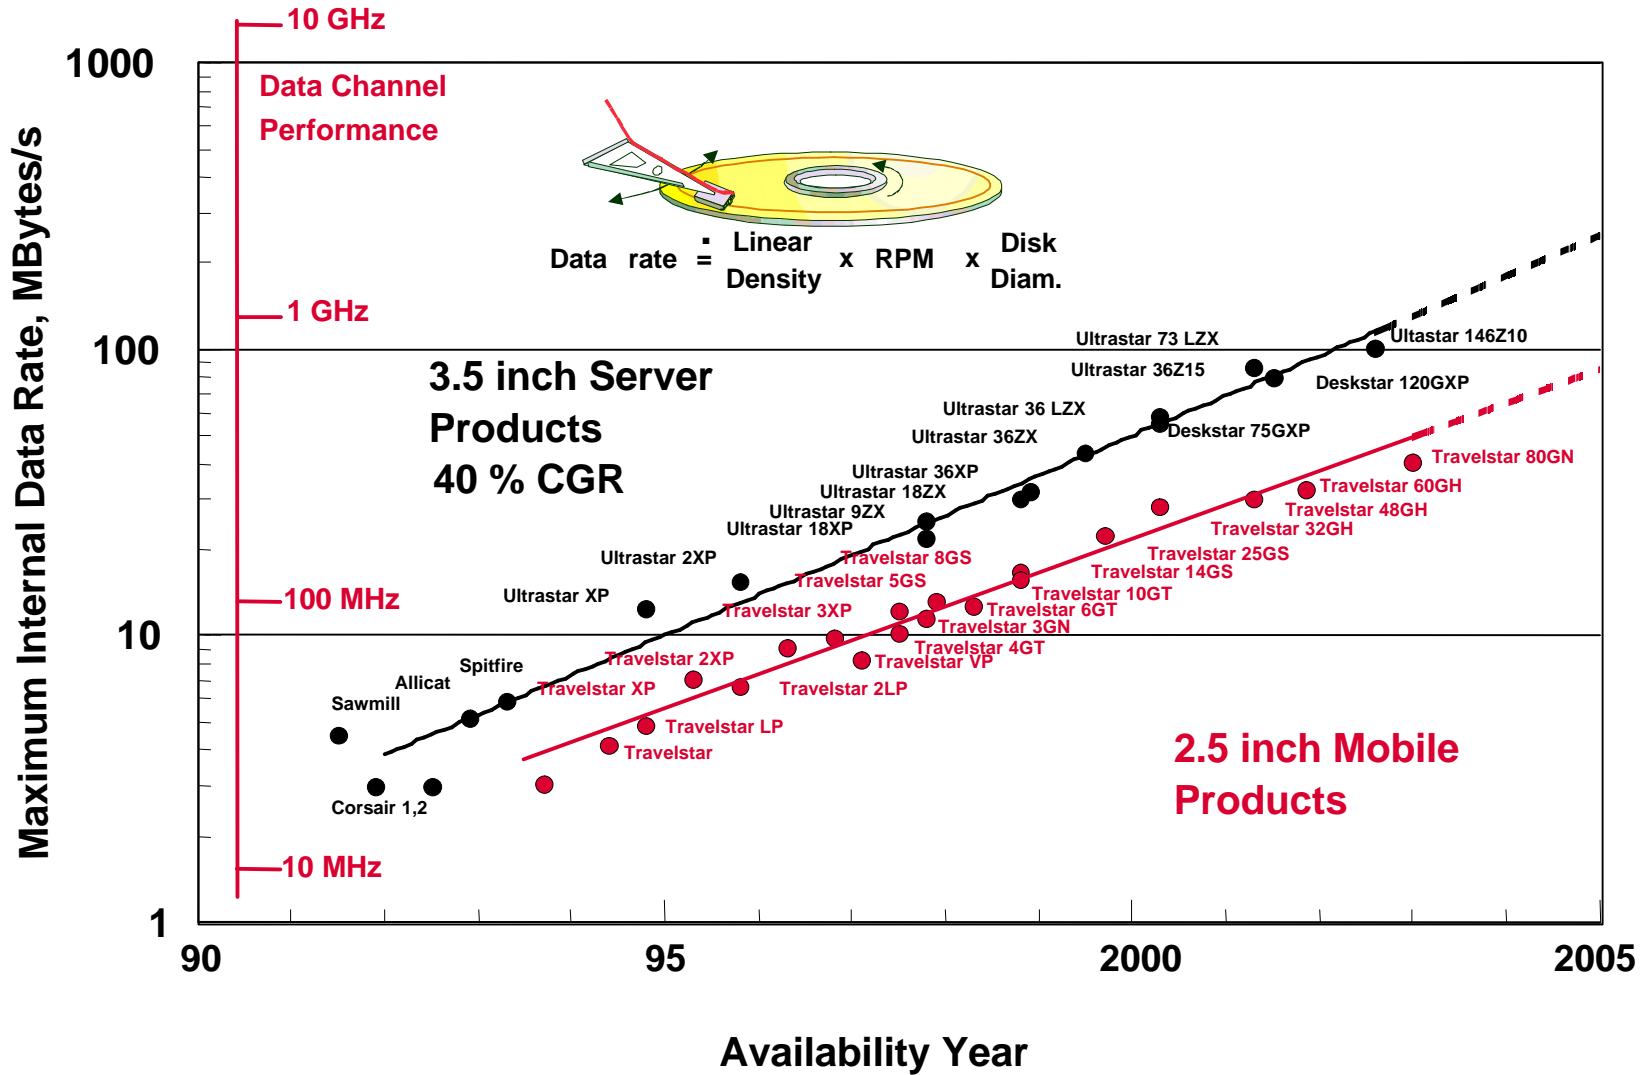

Magnetic Hard Disk Drive Internal Data Rate

dtrrd2002a3h.prz

Ed Grochowski